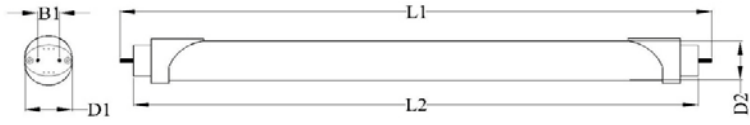

Extendum T8

Technical Drawing

©2012 U-Tron (Beijing) Electronics Co., LTD

All rights reserved

Specifications are subject to change without notice

15-Feb-12

data subject to change

www.u-tron.com